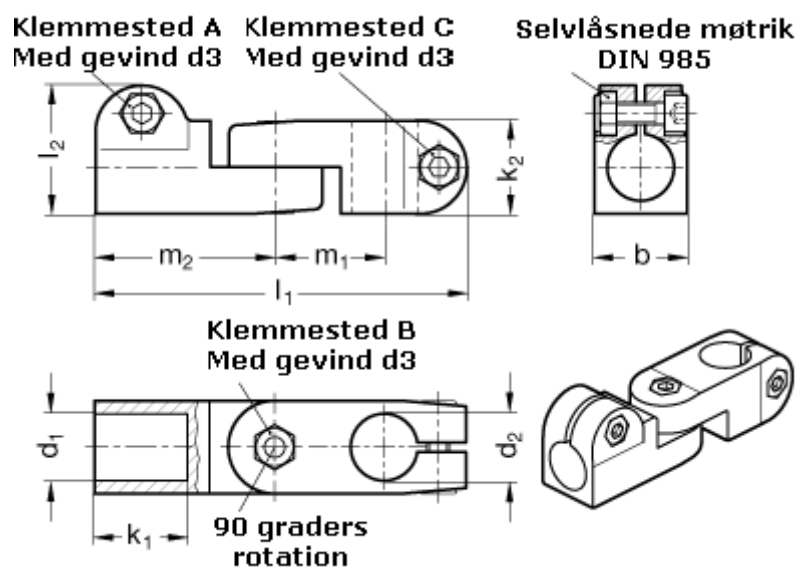

Article number: 20283B18B182BL
Description: E+G swivel clamp
GN283-B18-B18-2-BL

Measures

$b = 25$	$m1 = 29.5$
$d1 = B18$	$m2 = 48.5$
$d2 = B18$	
$d3 = M 6$	
$k1 = 25$	
$k2 = 25$	
$l1 = 100$	
$l2 = 34.5$	